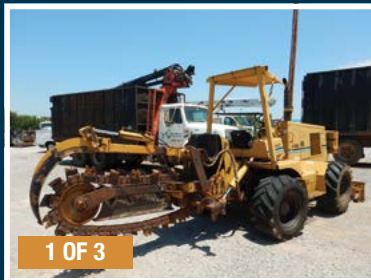

LARGE TRUCK SELECTION

1 OF 3